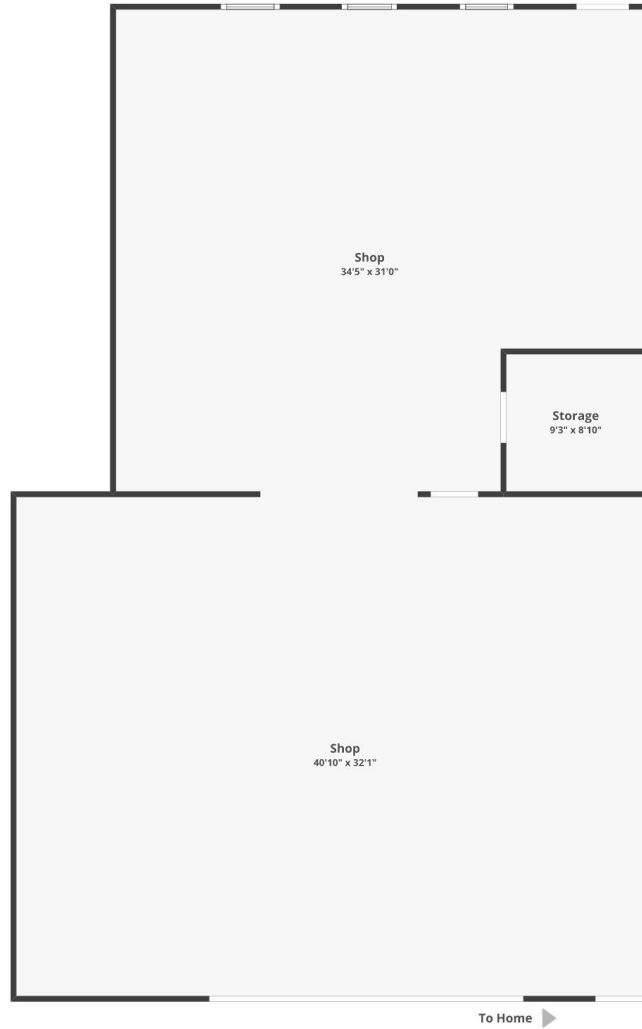

23908 130th Ave, Lucas, IA 50151

Total finished area: ~5,726.82 sq. ft.

Total unfinished area: ~49.28 sq. ft.

Detached Shop

Finished area: ~2,374.88 sq. ft.

Unfinished area: ~0 sq. ft.